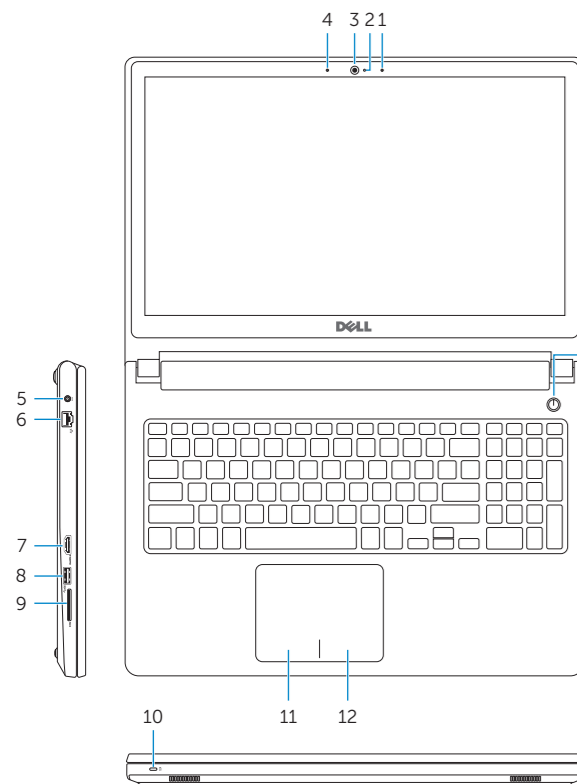

P51F004

Computer model

Modelo do computador | Modelul computerului
Model računalnika | Bilgisayar modeli

Inspiron 15-5559

Features

Funcionalidades | Caracteristici | Funkcije | Özellikler

1. Right microphone
2. Camera-status light
3. Camera
4. Left microphone
5. Power-adapter port
6. Network port
7. HDMI port
8. USB 3.0 port
9. Media-card reader
10. Power and battery-status light/
hard-drive activity light
11. Left-click area
12. Right-click area
13. Headset port
14. USB 2.0 ports (2)
15. Optical drive
16. Security-cable slot
17. Power button
18. Regulatory label (in battery bay)
19. Battery
20. Battery-release latch
21. Service Tag label