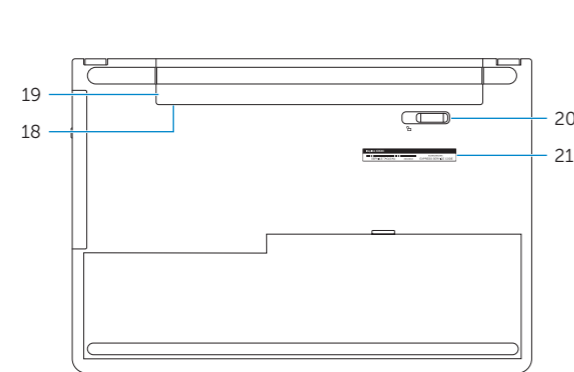

P51F004

Computer model

Modelo do computador | Modelul computerului
Model računalnika | Bilgisayar modeli

Inspiron 15-5559

Features

Funcionalidades | Caracteristici | Funkcije | Özellikler

1. Right microphone
2. Camera-status light
3. Camera
4. Left microphone
5. Power-adapter port
6. Network port
7. HDMI port
8. USB 3.0 port
9. Media-card reader
10. Power and battery-status light/
hard-drive activity light
11. Left-click area
12. Right-click area
13. Headset port
14. USB 2.0 ports (2)
15. Optical drive
16. Security-cable slot
17. Power button
18. Regulatory label (in battery bay)
19. Battery
20. Battery-release latch
21. Service Tag label